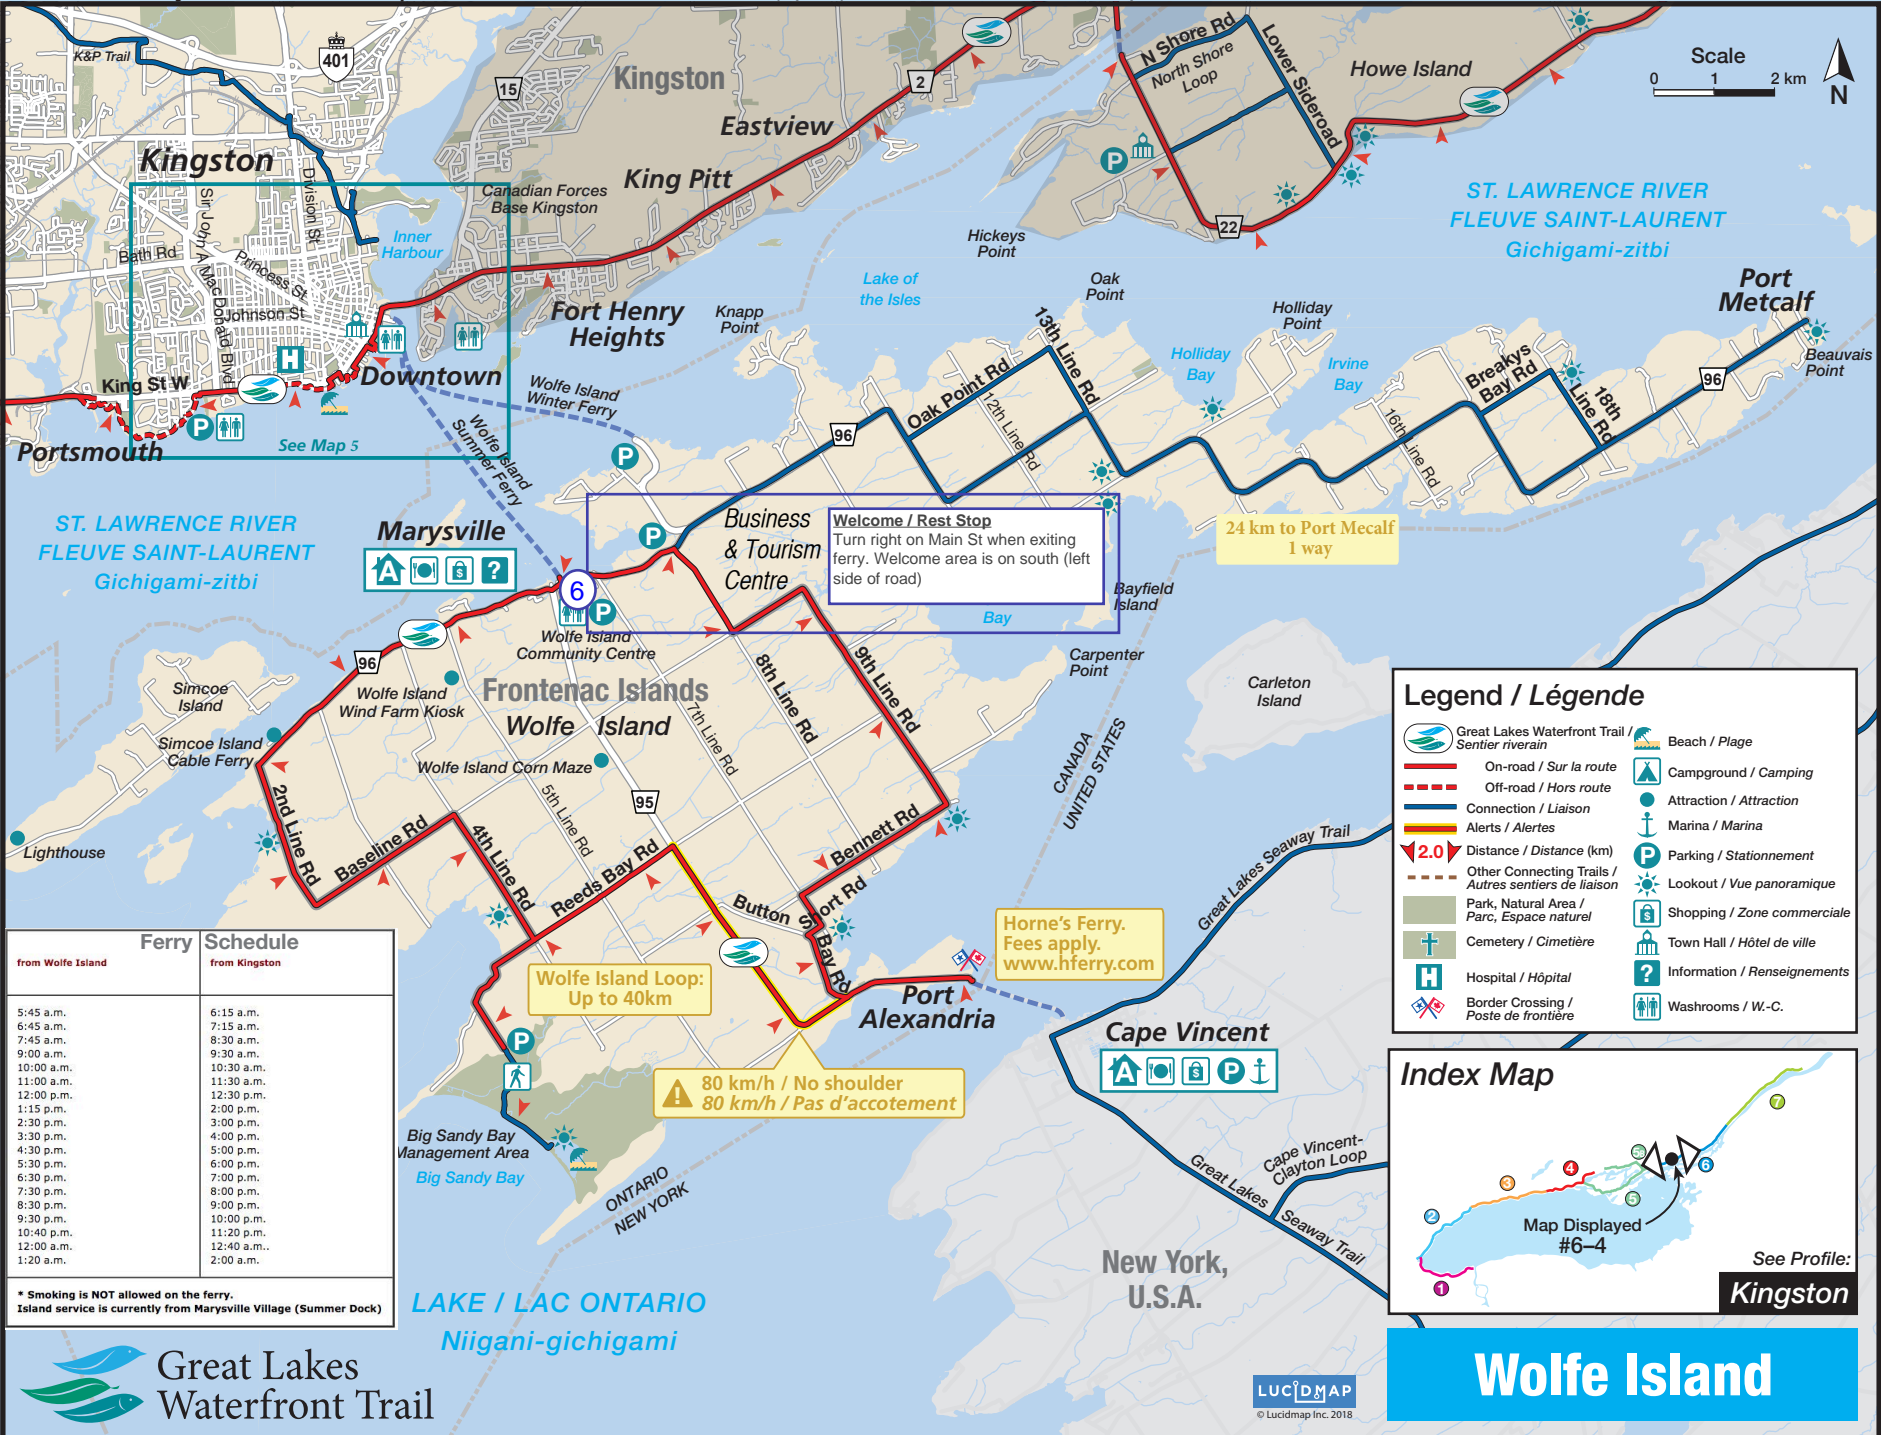

### Legend / Légende

	Great Lakes Waterfront Trail / Sentier riverain		Direction of Travel
	On-road / Sur la route		Beach / Plage
	Off-road / Hors route		Campground / Camping
	Connection / Liaison		Attraction / Attraction
	Alerts / Alertes		Marina / Marina
	Distance / Distance (km)		Parking / Stationnement
	Other Connecting Trails / Autres sentiers de liaison		Lookout / Vue panoramique
	Park, Natural Area / Parc, Espace naturel		Shopping / Zone commerciale
	Cemetery / Cimetière		Town Hall / Hôtel de ville
	Hospital / Hôpital		Information / Renseignements
			Washrooms / W.-C.

## Kingston West

Ferry Schedule	
from Wolfe Island	from Kingston
5:45 a.m.	6:15 a.m.
6:45 a.m.	7:15 a.m.
7:45 a.m.	8:30 a.m.
9:00 a.m.	9:30 a.m.
10:00 a.m.	10:30 a.m.
11:00 a.m.	11:30 a.m.
12:00 p.m.	12:30 p.m.
1:15 p.m.	2:00 p.m.
2:30 p.m.	3:00 p.m.
3:30 p.m.	4:00 p.m.
4:30 p.m.	5:00 p.m.
5:30 p.m.	6:00 p.m.
6:30 p.m.	7:00 p.m.
7:30 p.m.	8:00 p.m.
8:30 p.m.	9:00 p.m.
9:30 p.m.	10:00 p.m.
10:40 p.m.	11:20 p.m.
12:00 a.m.	12:40 a.m.
1:20 a.m.	2:00 a.m.

24 km to Port Metcalf  
1 way

Wolfe Island Loop:  
Up to 40km

80 km/h / No shoulder  
80 km/h / Pas d'accotement

Horne's Ferry.  
Fees apply.  
[www.hferry.com](http://www.hferry.com)

**Legend / Légende**

- Great Lakes Waterfront Trail / Sentier riverain
- On-road / Sur la route
- Off-road / Hors route
- Connection / Liaison
- Alerts / Alertes
- Distance / Distance (km)
- Other Connecting Trails / Autres sentiers de liaison
- Park, Natural Area / Parc, Espace naturel
- Cemetery / Cimetière
- Border Crossing / Poste de frontière
- Beach / Plage
- Campground / Camping
- Attraction / Attraction
- Marina / Marina
- Parking / Stationnement
- Lookout / Vue panoramique
- Shopping / Zone commerciale
- Town Hall / Hôtel de ville
- Information / Renseignements
- Washrooms / W.-C.