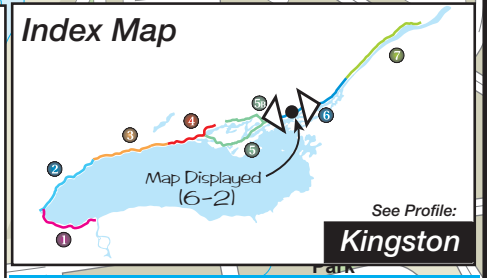

### Legend / Légende

	Great Lakes Waterfront Trail / Sentier riverain		Direction of Travel
	On-road / Sur la route		Beach / Plage
	Off-road / Hors route		Campground / Camping
	Connection / Liaison		Attraction / Attraction
	Alerts / Alertes		Marina / Marina
	Distance / Distance (km)		Parking / Stationnement
	Other Connecting Trails / Autres sentiers de liaison		Lookout / Vue panoramique
	Park, Natural Area / Parc, Espace naturel		Shopping / Zone commerciale
	Cemetery / Cimetière		Town Hall / Hôtel de ville
	Hospital / Hôpital		Information / Renseignements
			Washrooms / W.-C.

## Kingston West

Ferry Schedule	
from Wolfe Island	from Kingston
5:45 a.m.	6:15 a.m.
6:45 a.m.	7:15 a.m.
7:45 a.m.	8:30 a.m.
9:00 a.m.	9:30 a.m.
10:00 a.m.	10:30 a.m.
11:00 a.m.	11:30 a.m.
12:00 p.m.	12:30 p.m.
1:15 p.m.	2:00 p.m.
2:30 p.m.	3:00 p.m.
3:30 p.m.	4:00 p.m.
4:30 p.m.	5:00 p.m.
5:30 p.m.	6:00 p.m.
6:30 p.m.	7:00 p.m.
7:30 p.m.	8:00 p.m.
8:30 p.m.	9:00 p.m.
9:30 p.m.	10:00 p.m.
10:40 p.m.	11:20 p.m.
12:00 a.m.	12:40 a.m.
1:20 a.m.	2:00 a.m.

24 km to Port Metcalf  
1 way

Wolfe Island Loop:  
Up to 40km

80 km/h / No shoulder  
80 km/h / Pas d'accotement

Horne's Ferry.  
Fees apply.  
[www.hferry.com](http://www.hferry.com)

**Legend / Légende**

**Index Map**

Map Displayed #6-4

See Profile: **Kingston**