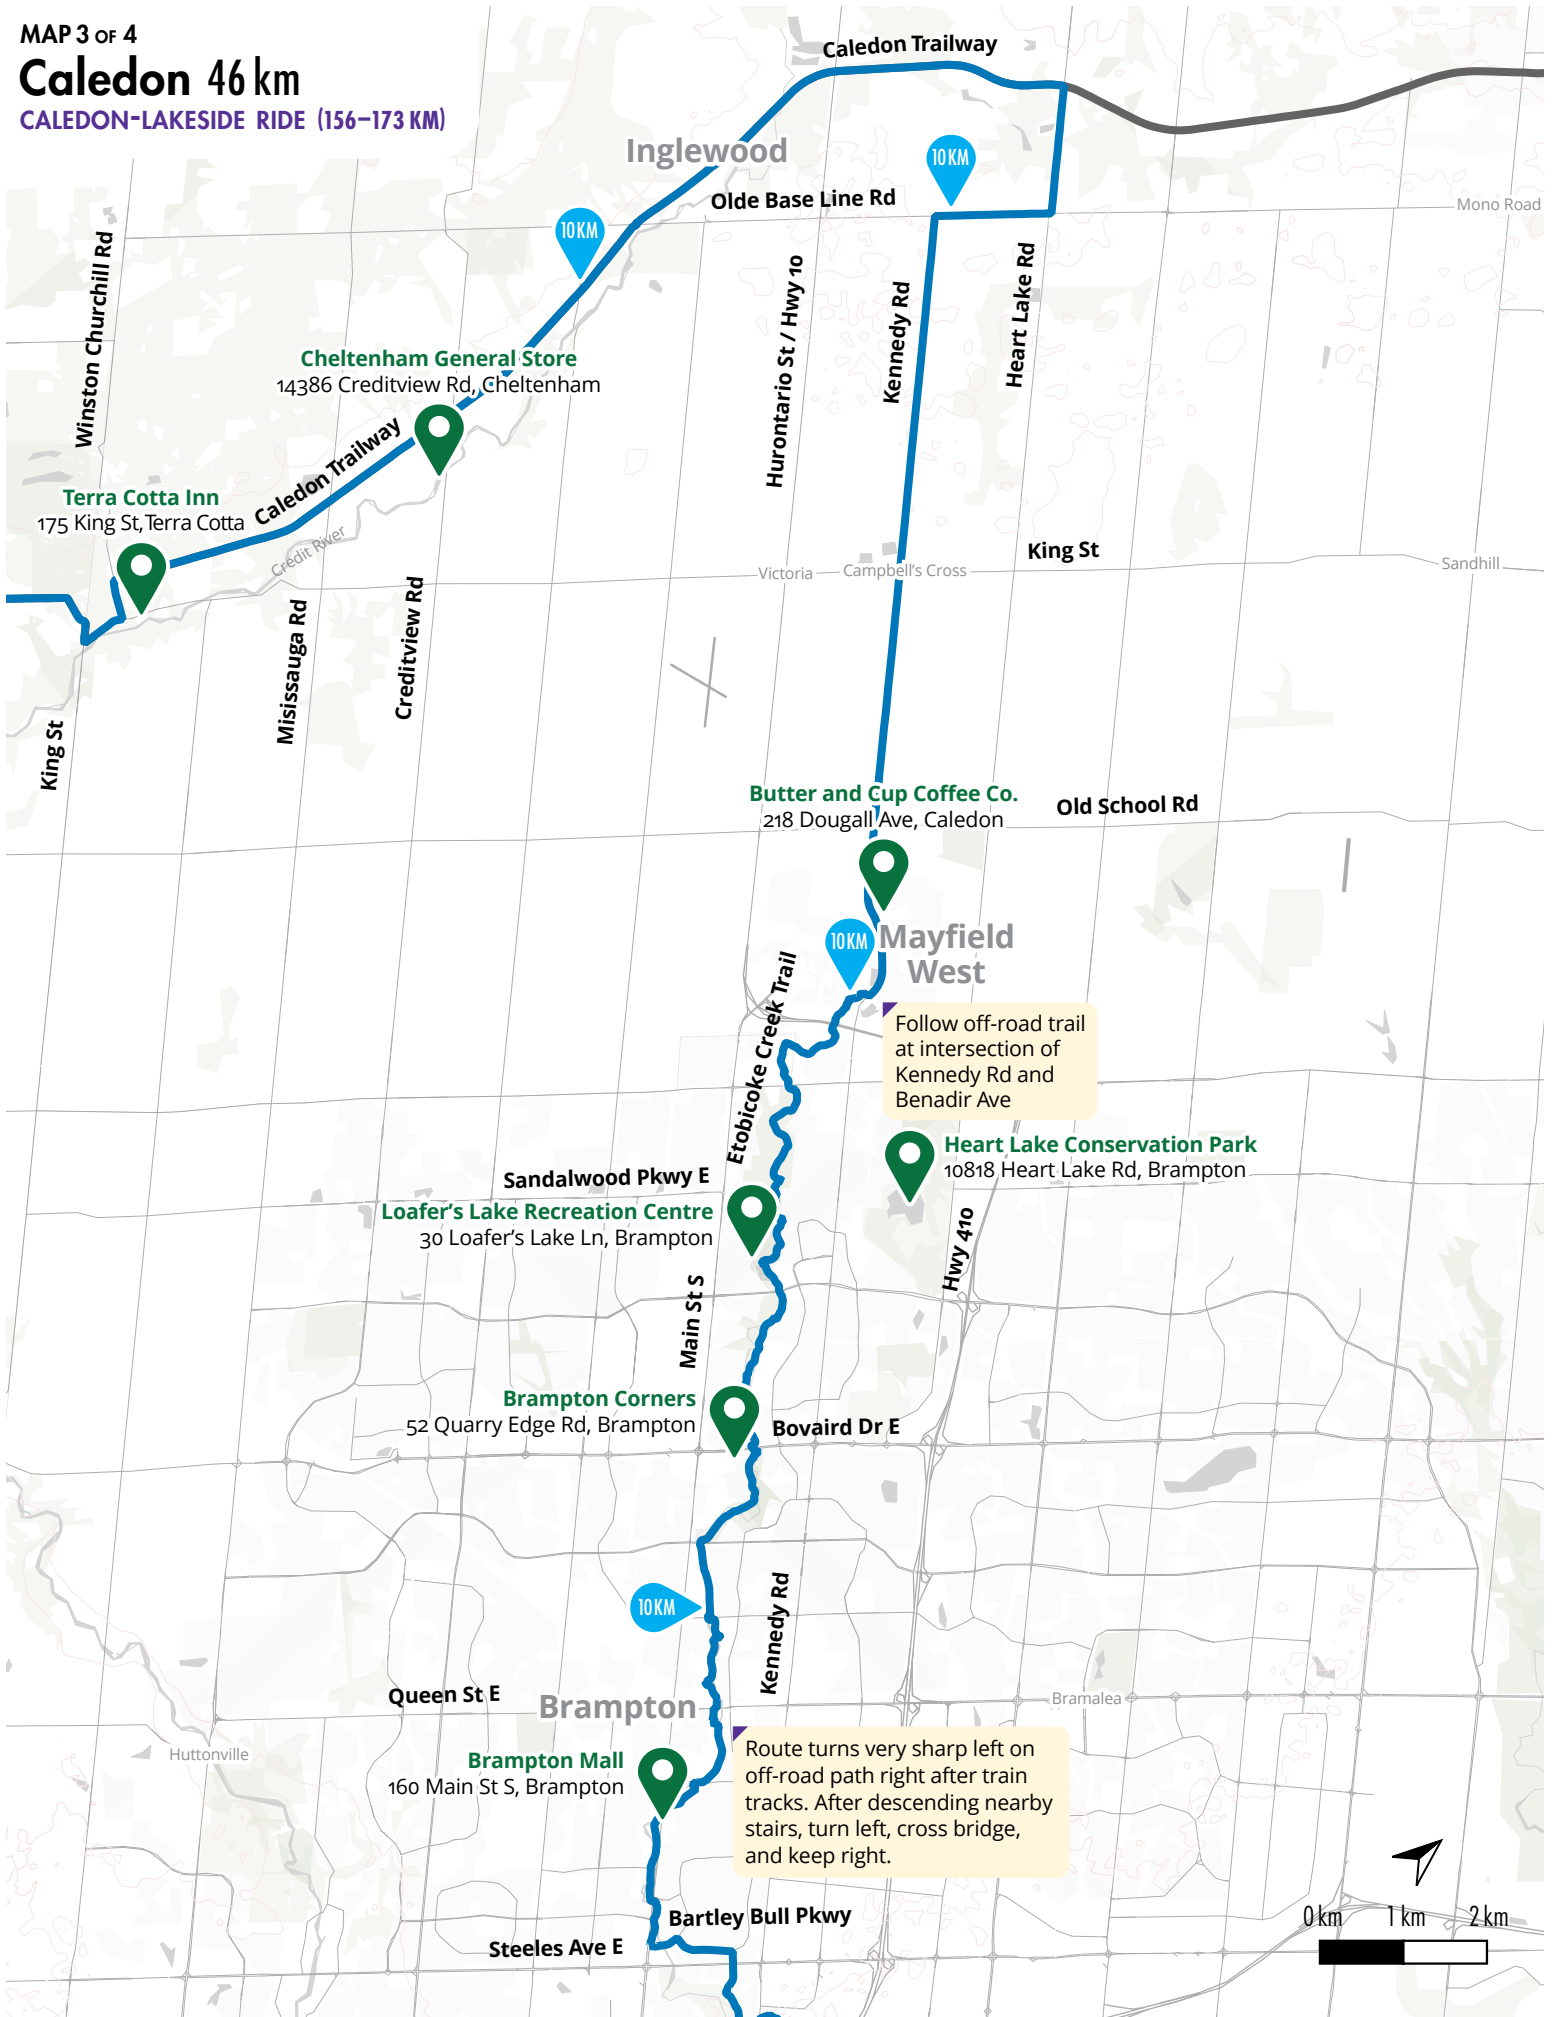

Huttonville

Norval

10 KM

10 KM

10 KM

0 km 1 km 2 km

Caledon 46 km

CALEDON-LAKESIDE RIDE (156-173 KM)

Mississauga 43 km

CALEDON-LAKESIDE RIDE (156-173 KM)

Keep right at Kiwanis Memorial Park to ascend hill. Turn left on Bartley Bull Pkwy

Brampton Mall
160 Main St S,
Brampton

Bartley Bull Pkwy

Etobicoke Creek Trail

Hwy 407

Main St S

Hartford Tr

Steeles Ave E

Derry Rd W

Meadow Village

Hwy 410

Columbus Rd

Brown's Line

Jack Darling Memorial Park
1180 Lakeshore Rd W, Mississauga

Lakeshore Rd E

Waterfront Trail

Lakeshore Rd E

Marie Curtis Park & Beach
2 Forty Second St, Etobicoke

Lakefront Promenade Park
800 Lakefront Promenade, Mississauga