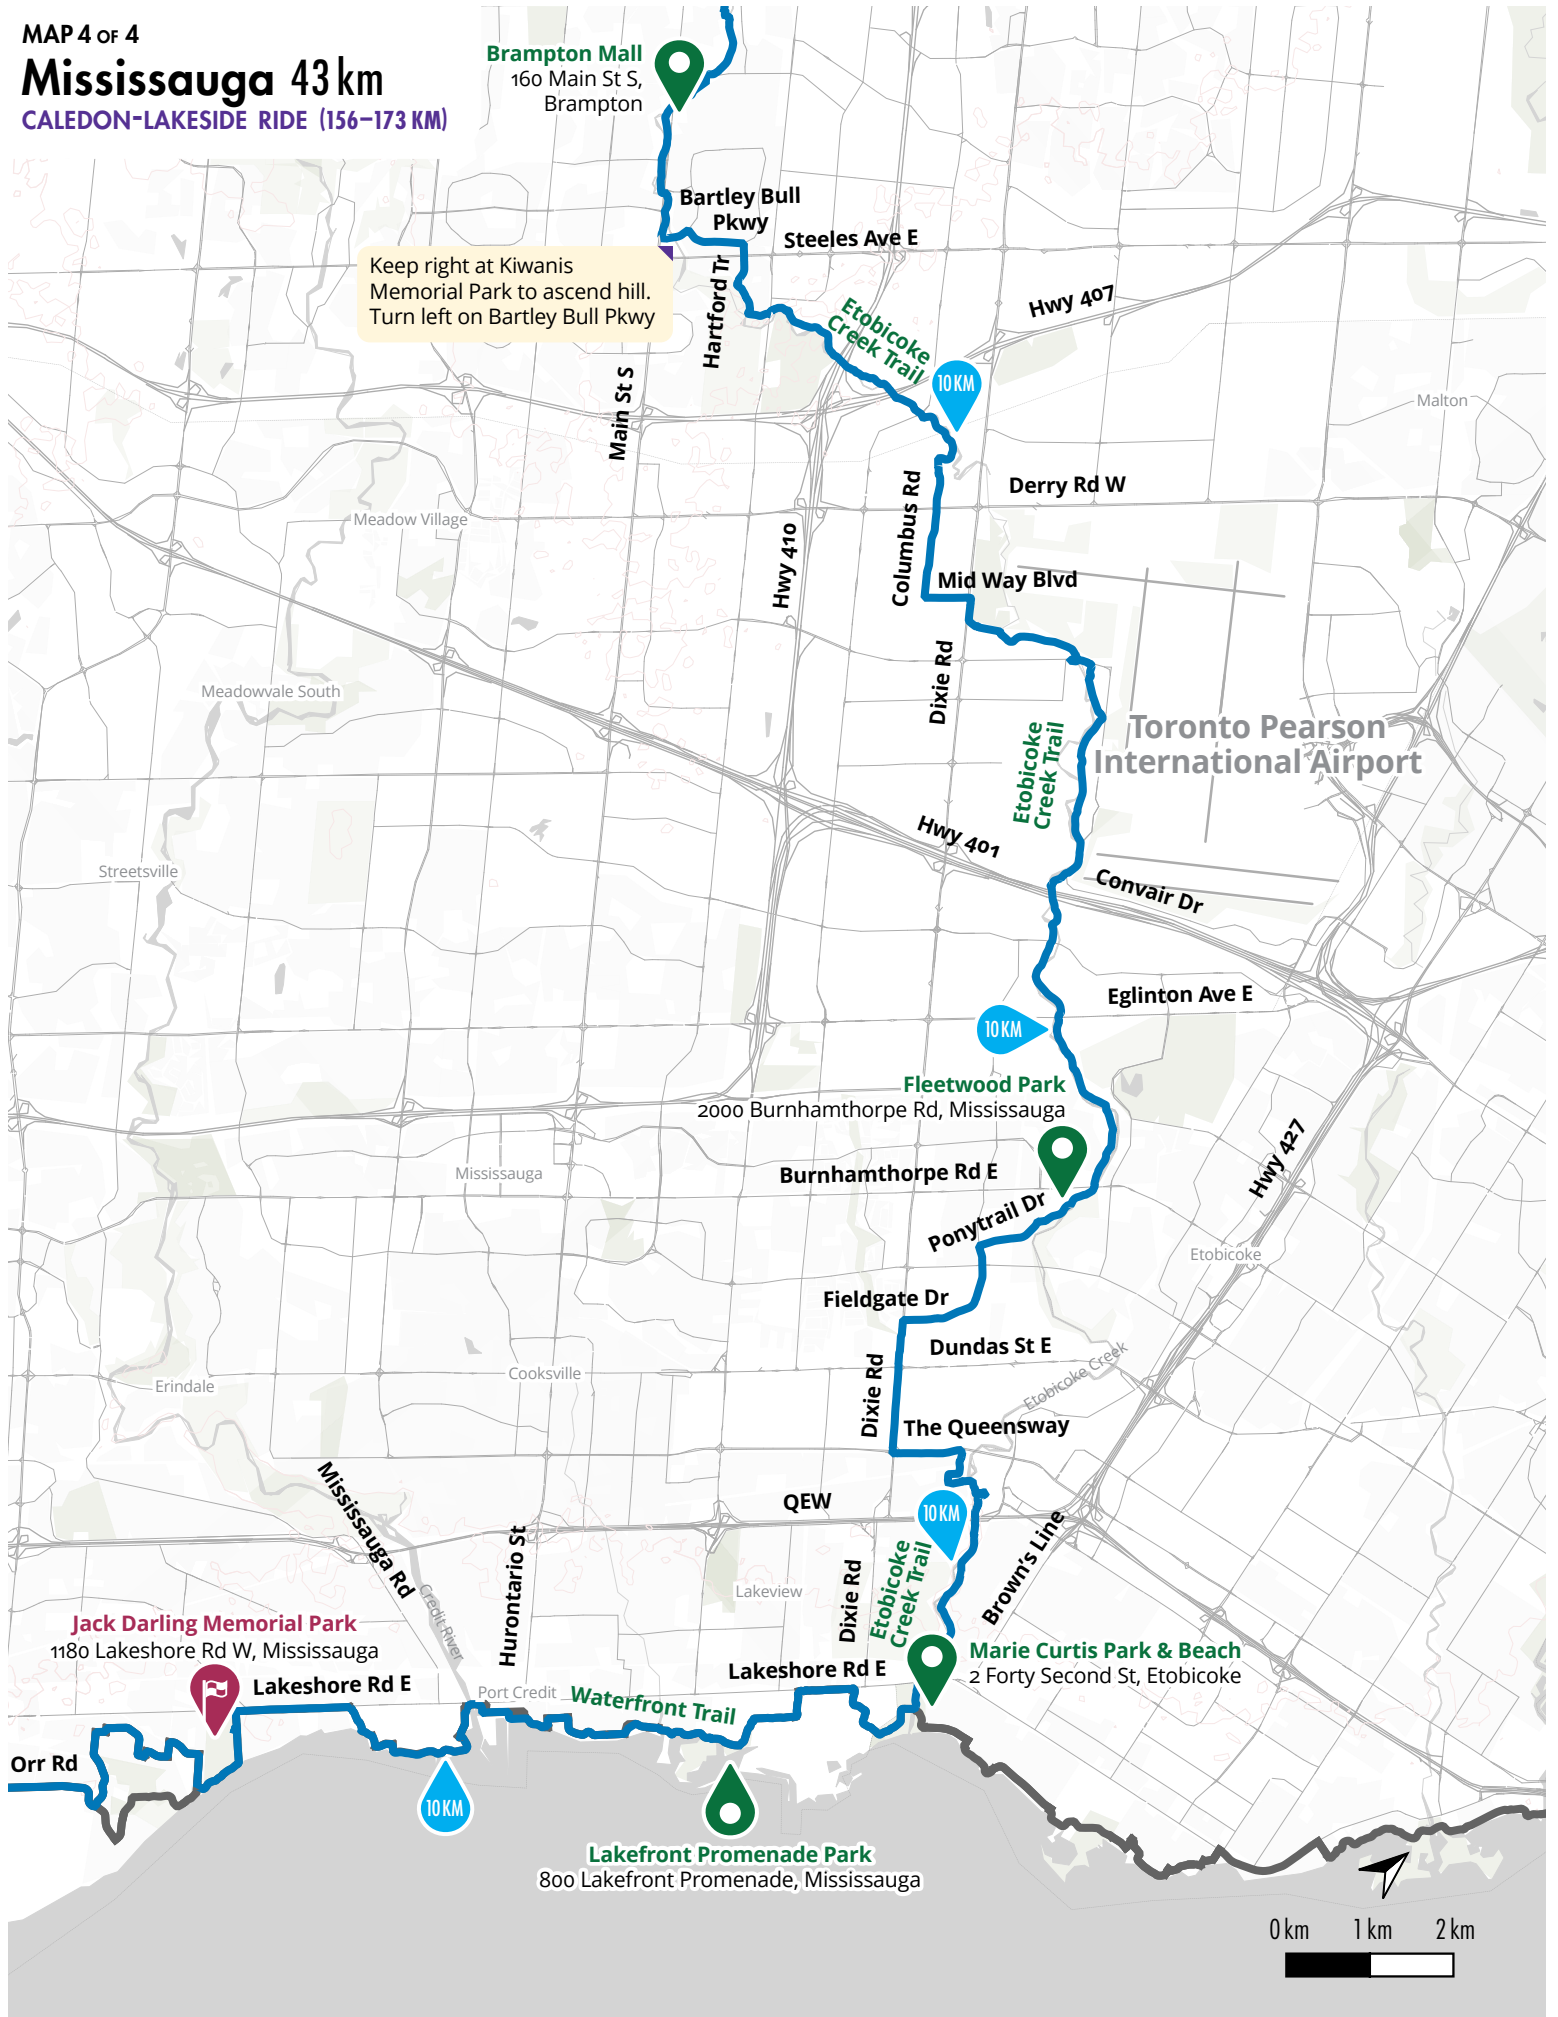

Fifth Line

10 Side Rd

5 Side Rd

Sixth Line

Steeles Ave

Hwy 401

Georgetown

Whaley's Corners

Mississauga 43 km

CALEDON-LAKESIDE RIDE (156-173 KM)

Keep right at Kiwanis Memorial Park to ascend hill. Turn left on Bartley Bull Pkwy

Brampton Mall
160 Main St S,
Brampton

Bartley Bull Pkwy

Etobicoke Creek Trail

Hwy 407

Main St S

Hartford Tr

Steeles Ave E

Derry Rd W

Meadow Village

Hwy 410

Columbus Rd

Brown's Line

Jack Darling Memorial Park
1180 Lakeshore Rd W, Mississauga

Lakeshore Rd E

Waterfront Trail

Lakeshore Rd E

Marie Curtis Park & Beach
2 Forty Second St, Etobicoke

Lakefront Promenade Park
800 Lakefront Promenade, Mississauga