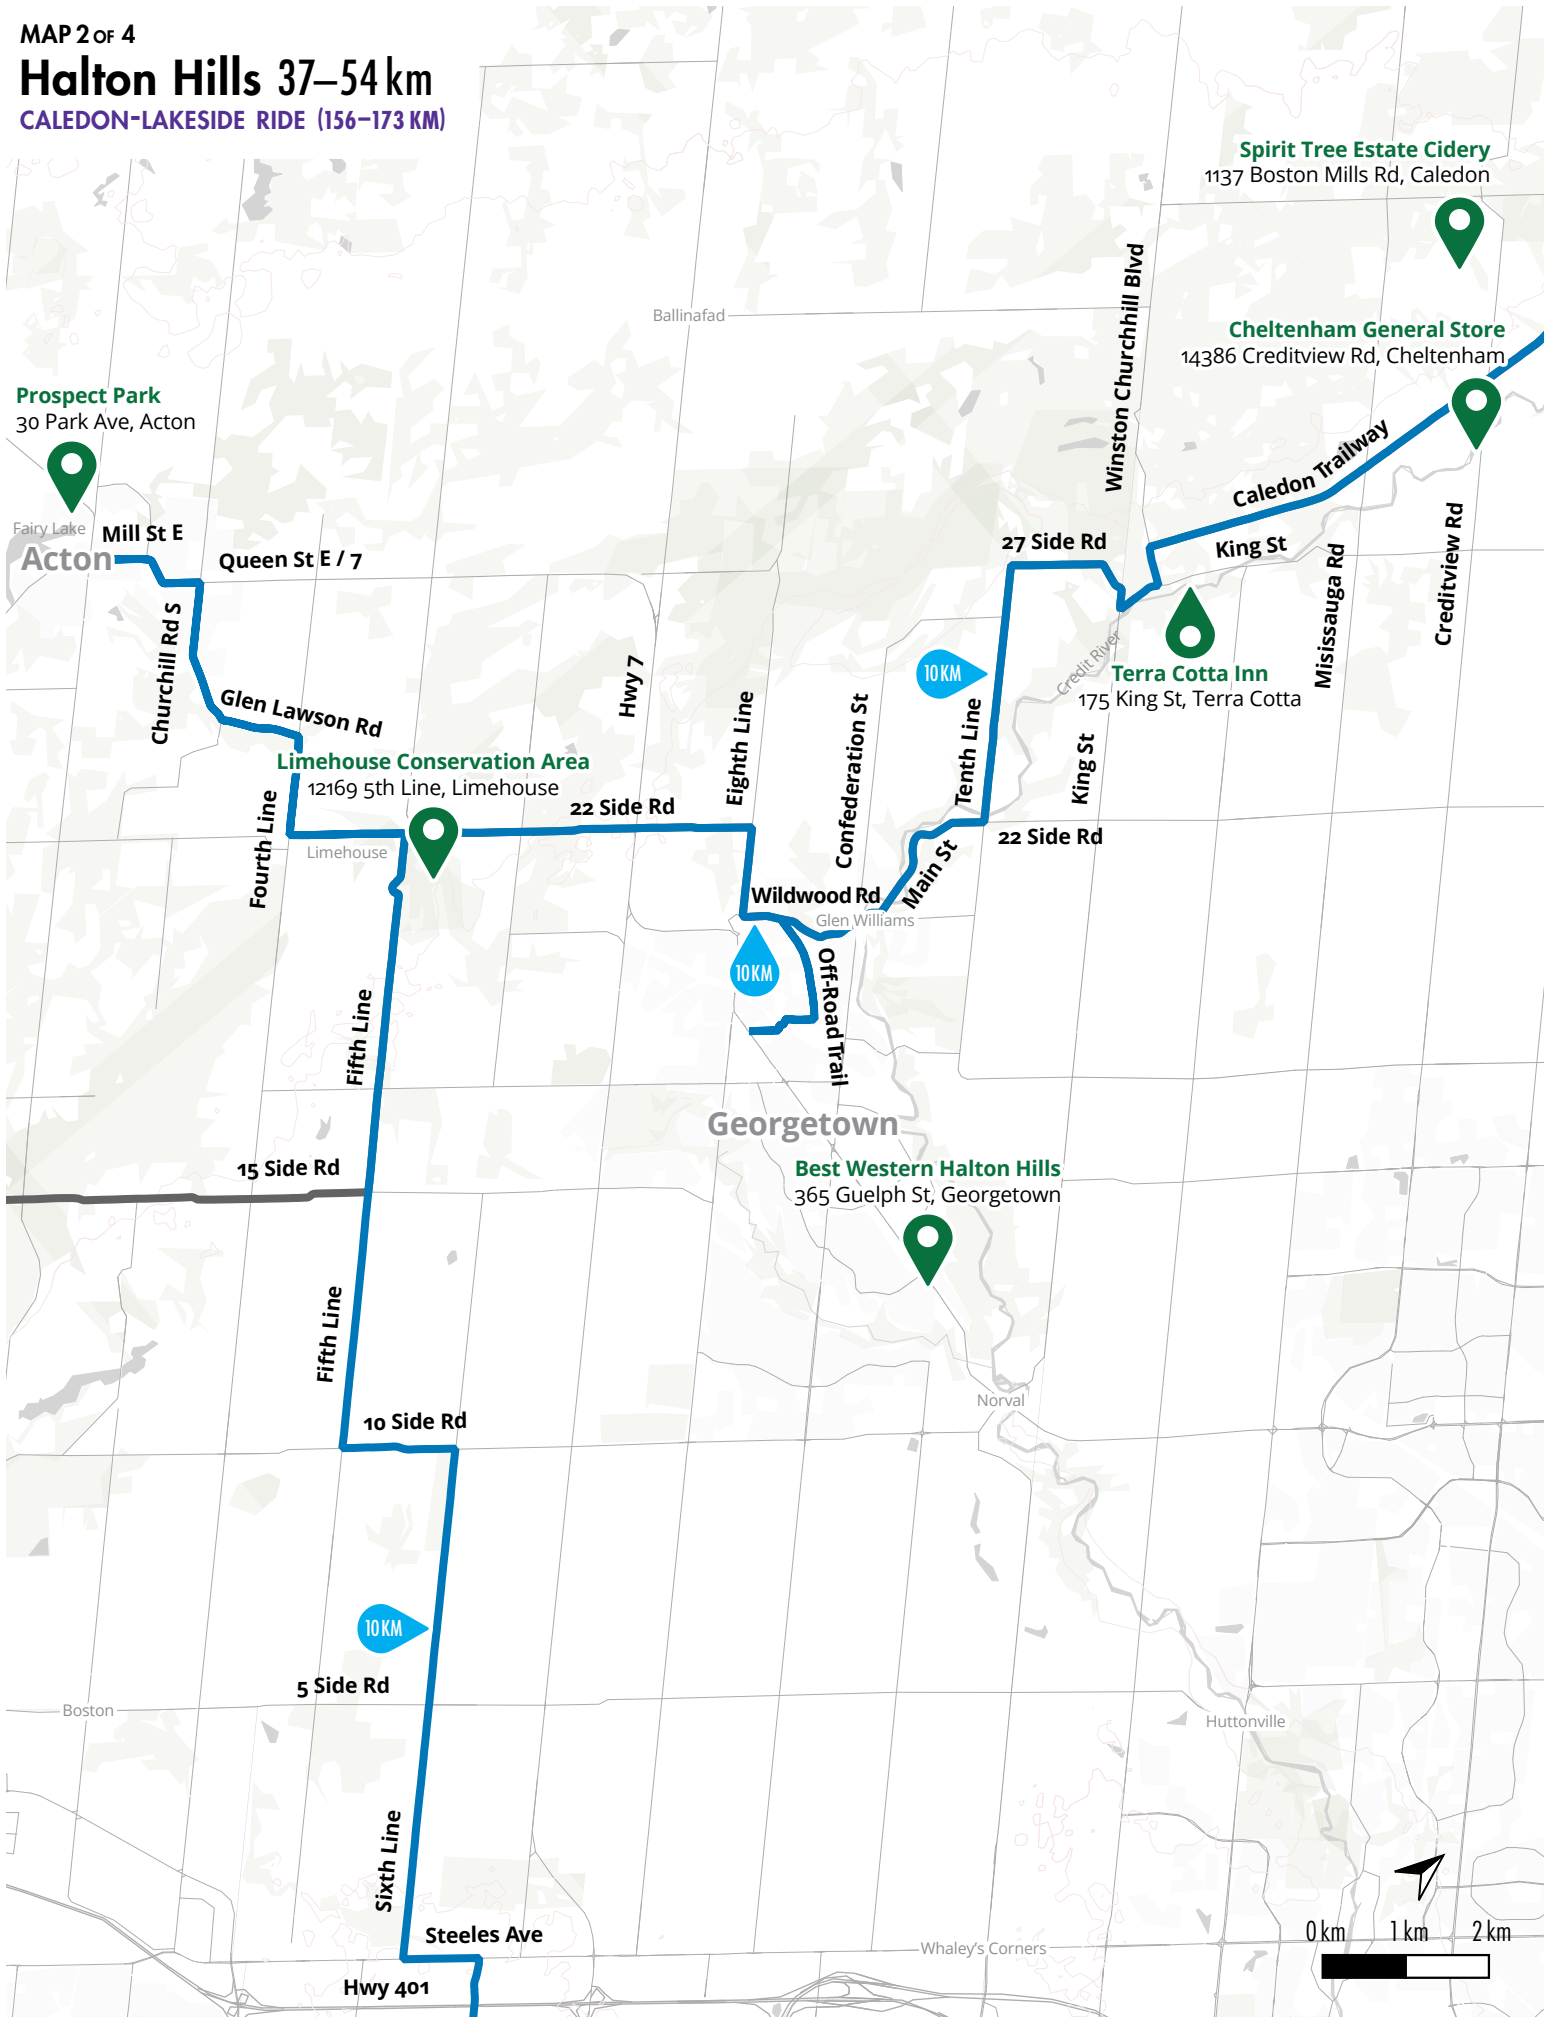

Oakville 49 km

CALEDON-LAKESIDE RIDE (156-173 KM)

Halton Hills 37–54 km

CALEDON-LAKESIDE RIDE (156–173 KM)

Prospect Park
30 Park Ave, Acton

Acton
Mill St E

Queen St E / 7

Glen Lawson Rd

Fifth Line

10 Side Rd

5 Side Rd

Sixth Line

Steeles Ave

Hwy 401

Georgetown

Whaley's Corners

Burnhamthorpe Rd E

Ponytrail Dr

Hwy 427

Fieldgate Dr

Dundas St E

The Queensway

QEW

Dixie Rd

Brown's Line

Jack Darling Memorial Park
1180 Lakeshore Rd W, Mississauga

Lakeshore Rd E

Waterfront Trail

Lakeshore Rd E

Marie Curtis Park & Beach
2 Forty Second St, Etobicoke

Lakefront Promenade Park
800 Lakefront Promenade, Mississauga