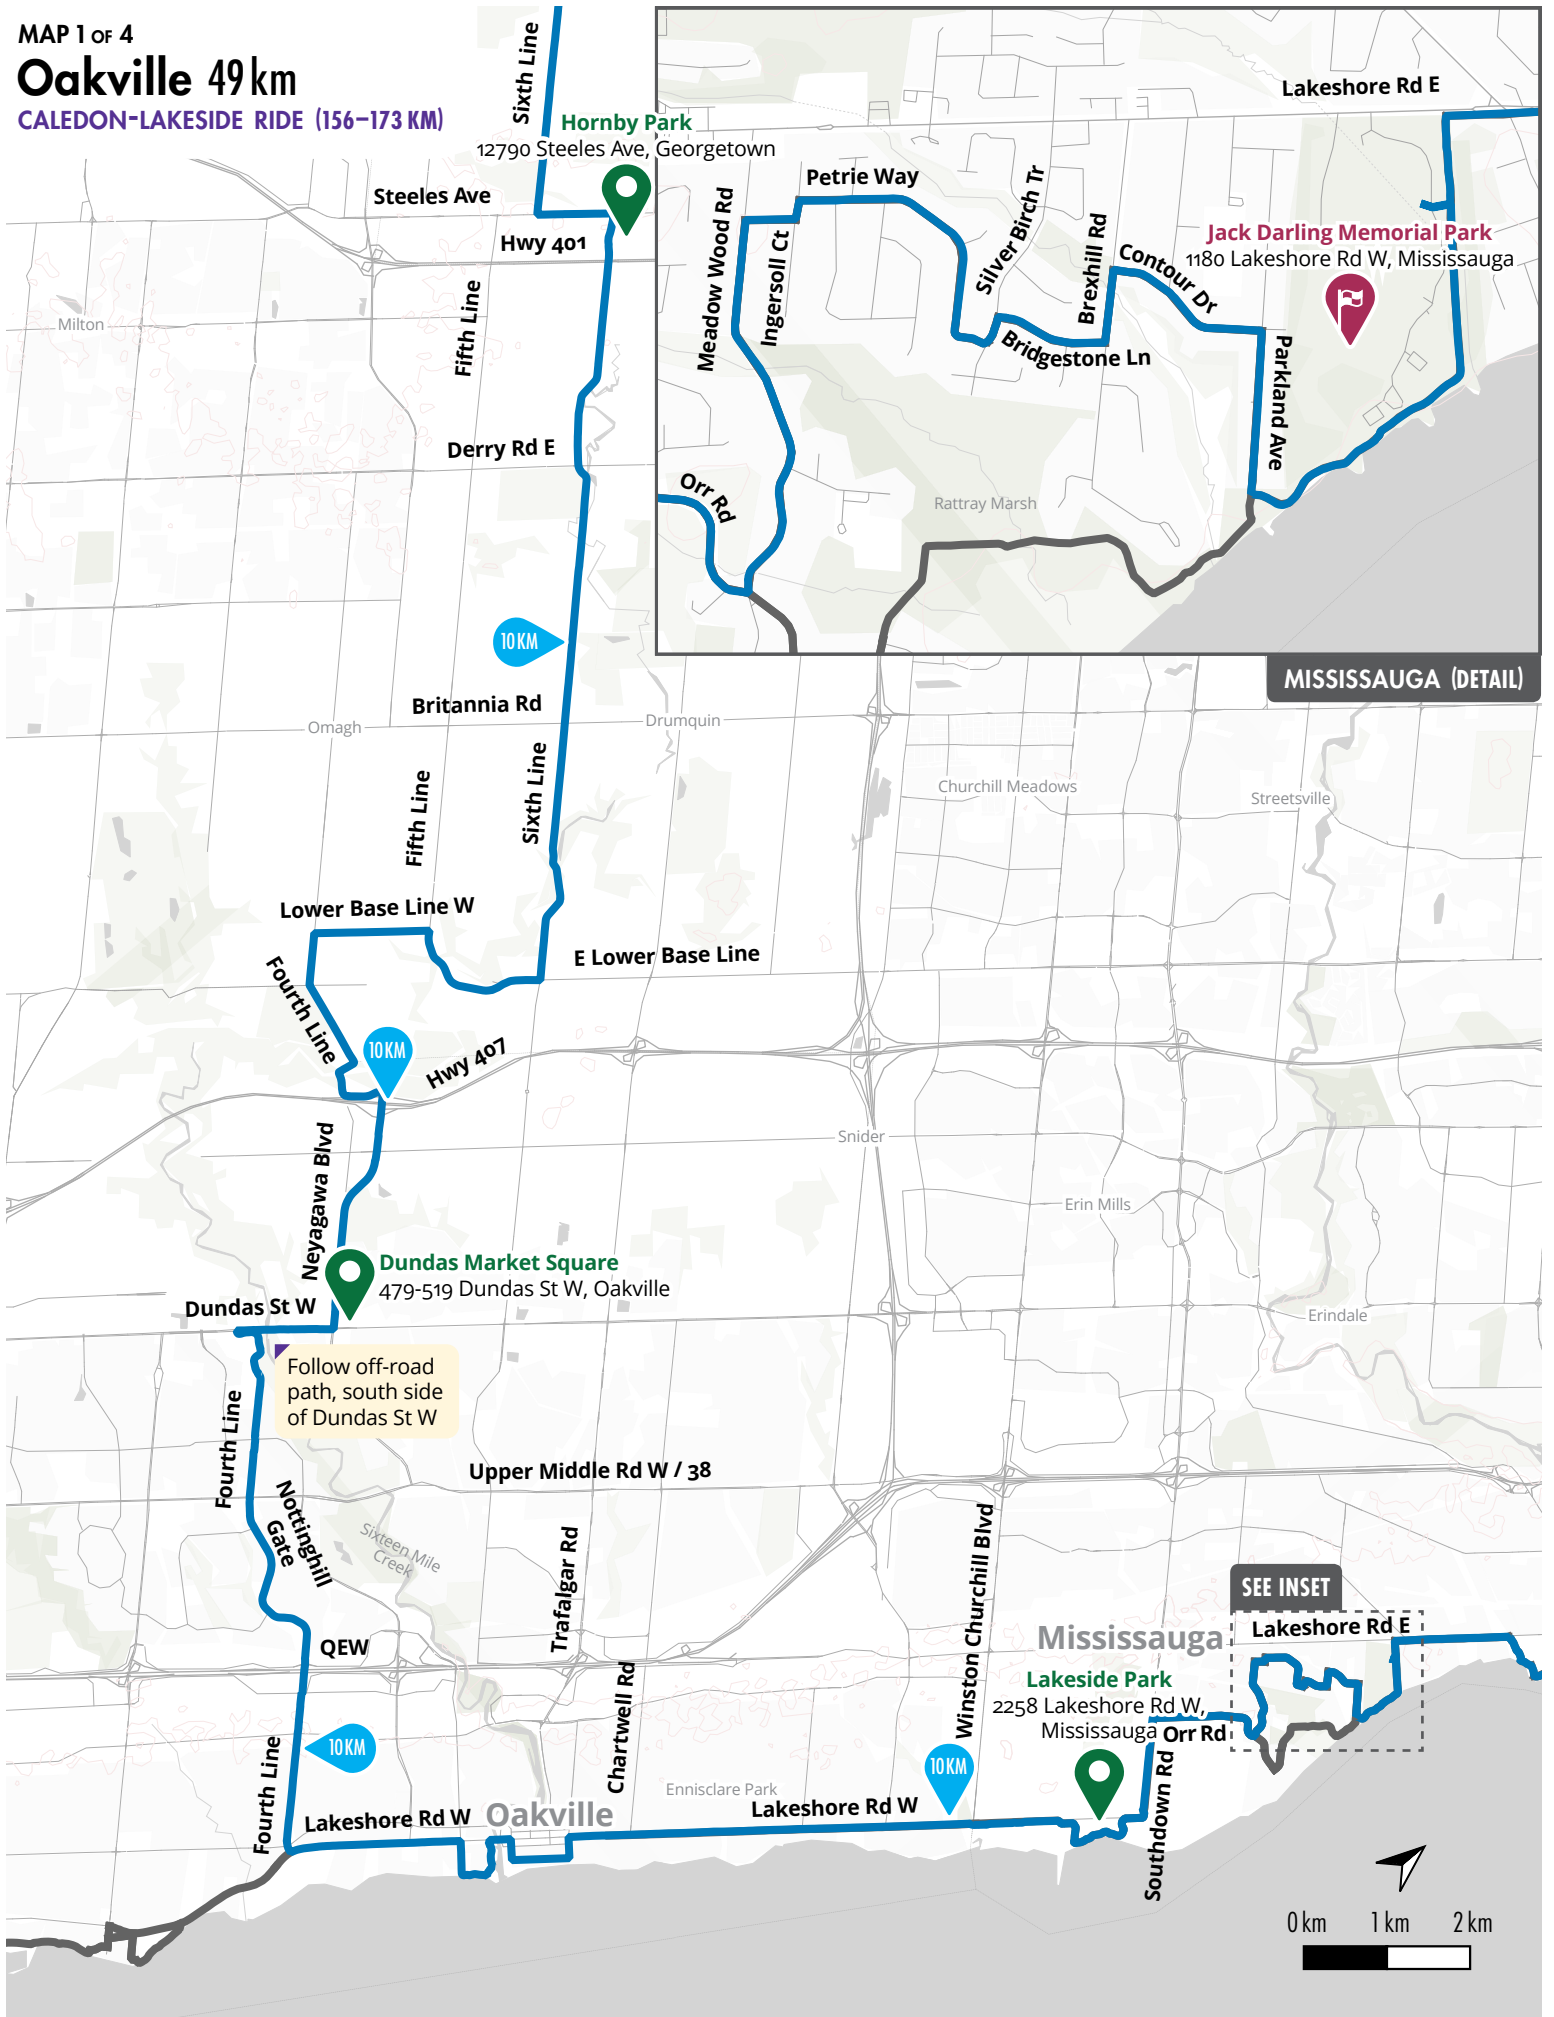

Oakville 49 km

CALEDON-LAKESIDE RIDE (156-173 KM)

Halton Hills 37–54 km

CALEDON-LAKESIDE RIDE (156–173 KM)

Prospect Park
30 Park Ave, Acton

Acton
Mill St E

Queen St E / 7

Glen Lawson Rd

Fifth Line

10 Side Rd

5 Side Rd

Sixth Line

Steeles Ave

Hwy 401

Georgetown

Whaley's Corners

Burnhamthorpe Rd E

Ponytrail Dr

Hwy 427

Fieldgate Dr

Dundas St E

The Queensway

QEW

Dixie Rd

Brown's Line

Jack Darling Memorial Park
1180 Lakeshore Rd W, Mississauga

Lakeshore Rd E

Waterfront Trail

Lakeshore Rd E

Marie Curtis Park & Beach
2 Forty Second St, Etobicoke

Lakefront Promenade Park
800 Lakefront Promenade, Mississauga